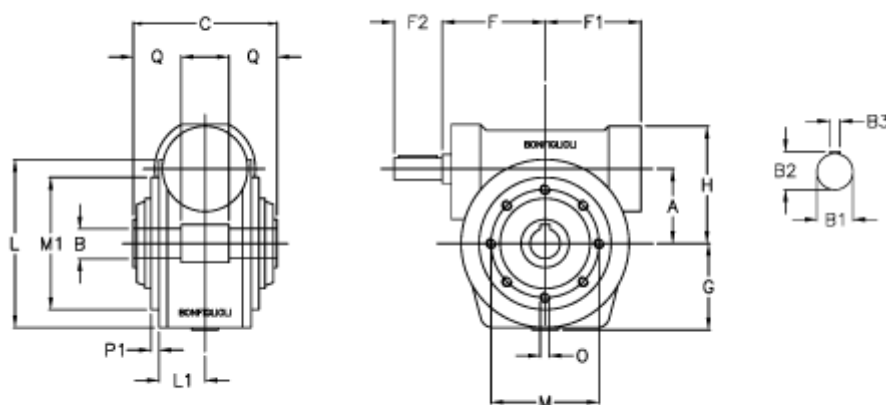

Article number: 3901130100700

Description: Worm gear with solid input shaft
VF 130P-100-HS

Measures

a	= 130.0	F1 = 154	O = 16
B	= 45	F2 = 60	P1 = 4.0
B1	= 30	g = 195	Q = 52.5
B2	= 33.0	H = 195	
B3	= 8	L = 310.0	
C	= 165	L1 = 245.0	
Description	= VF 130P-xx-HS	m = 215	
F	= 160.0	M1 = 191	